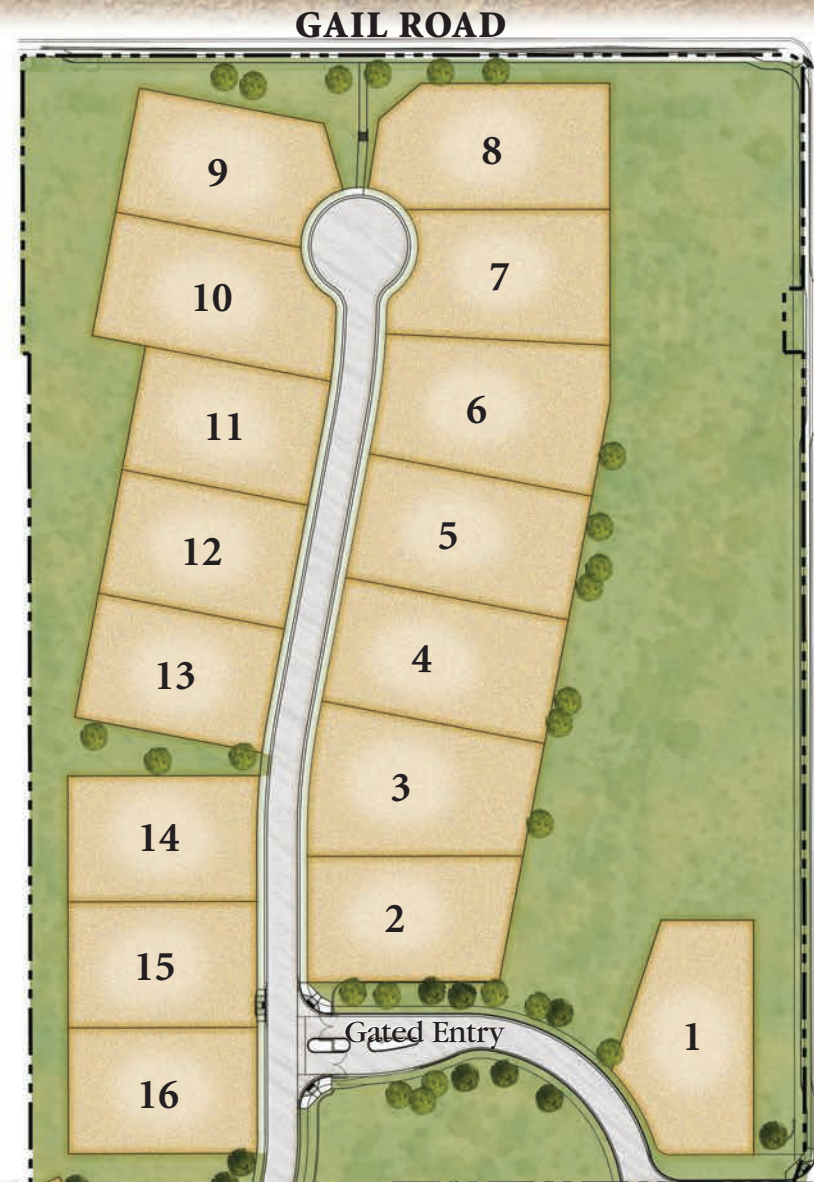

NEIGHBORHOOD
SITE PLAN

PRELIMINARY
2/9/18
Minor modifications will
be forthcoming

PHASE 2
Artisan Collection Homes

SHEA BLVD.

PHASE 1
Master Collection Homes

**BLANDFORD
HOMES**

SiennaHillsScottsdale.com

480-661-3811